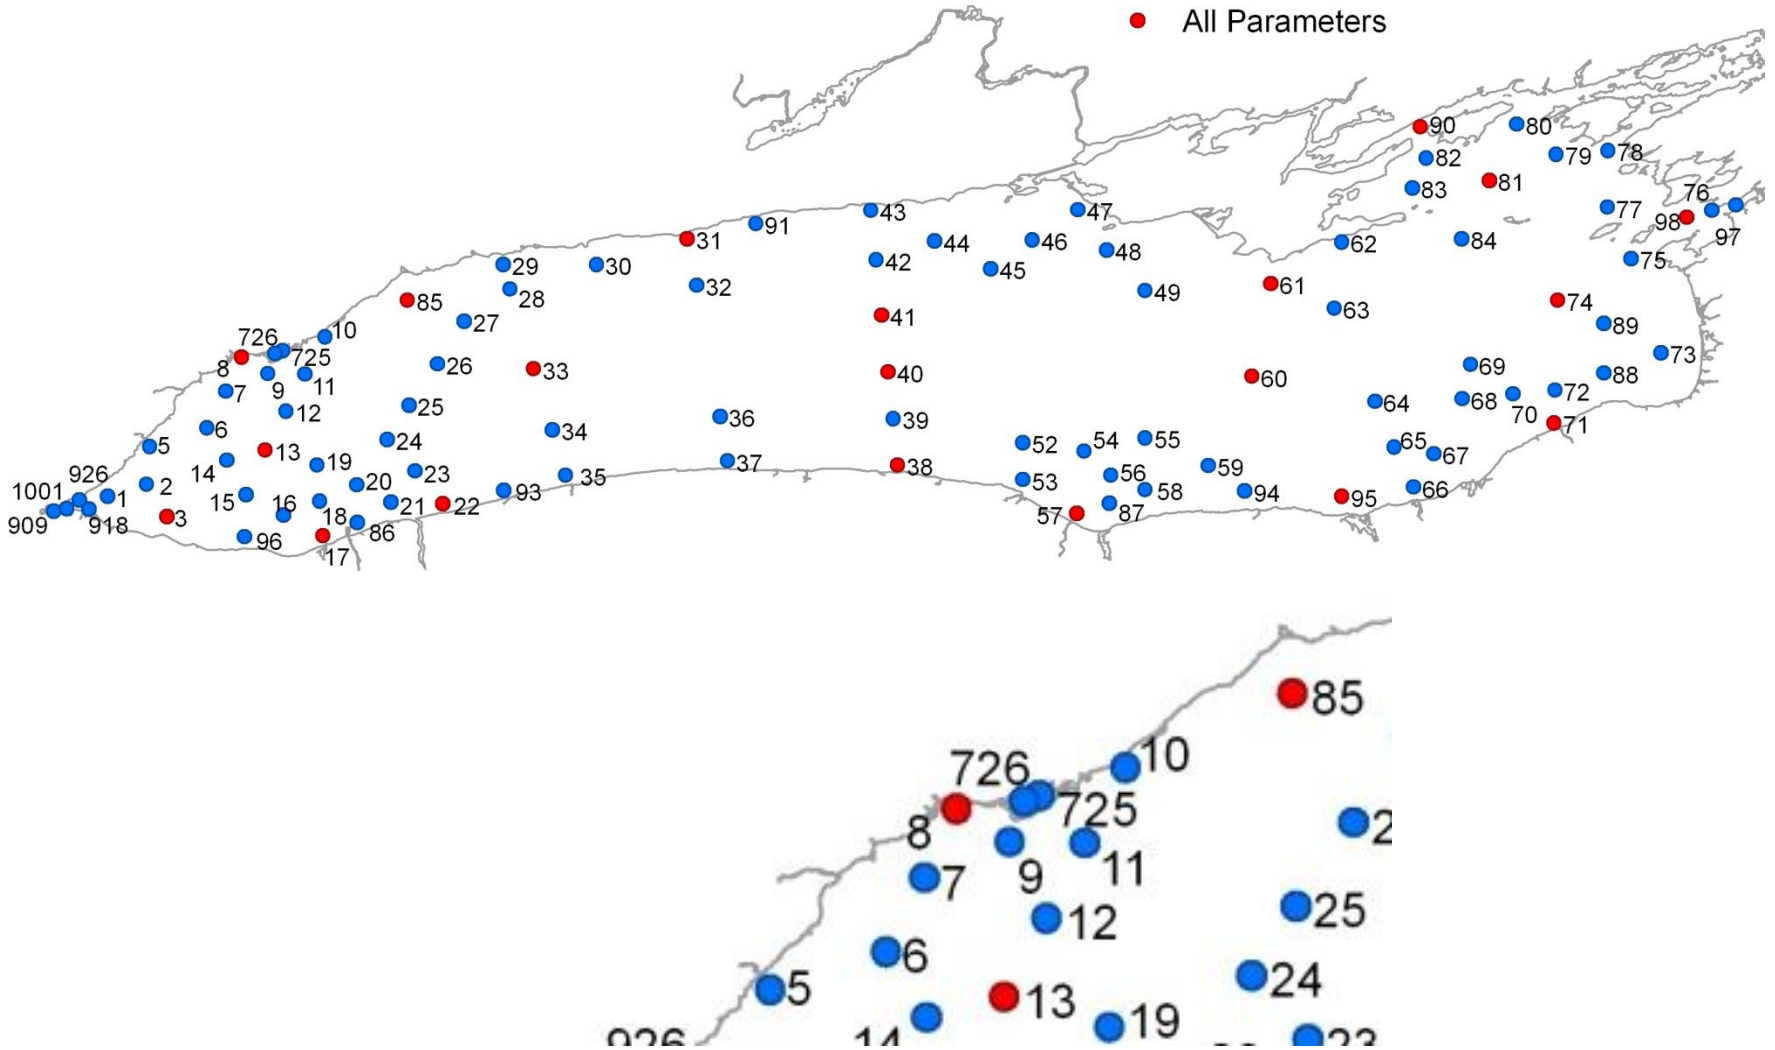

Spring Secchi Disk Depth

Total Congener PCBs - Dissolved

Total Mercury in Water

Surveillance Station Locations

- Core Parameters
- All Parameters

Outside the harbour...

Lake Ontario Total Phosphorus Trend

Lake Erie Total Phosphorus Loads

Lake Ontario Lakewide TP Loads

Niagara River

Mirex in the Niagara River

FE NOTL Guideline

Niagara River 1975-2015 TP Concentrations

Niagara River 1975-2015 TP Loads

Lake Ontario Total Phosphorus Trend

Declining Particulate P

Area of Concern Monitoring – Great Lakes Action Plan

Environment and
Climate Change Canada

Environnement et
Changement climatique Canada

Lake Ontario Tributary Nutrient Loads

Tributary Nutrient Load Monitoring