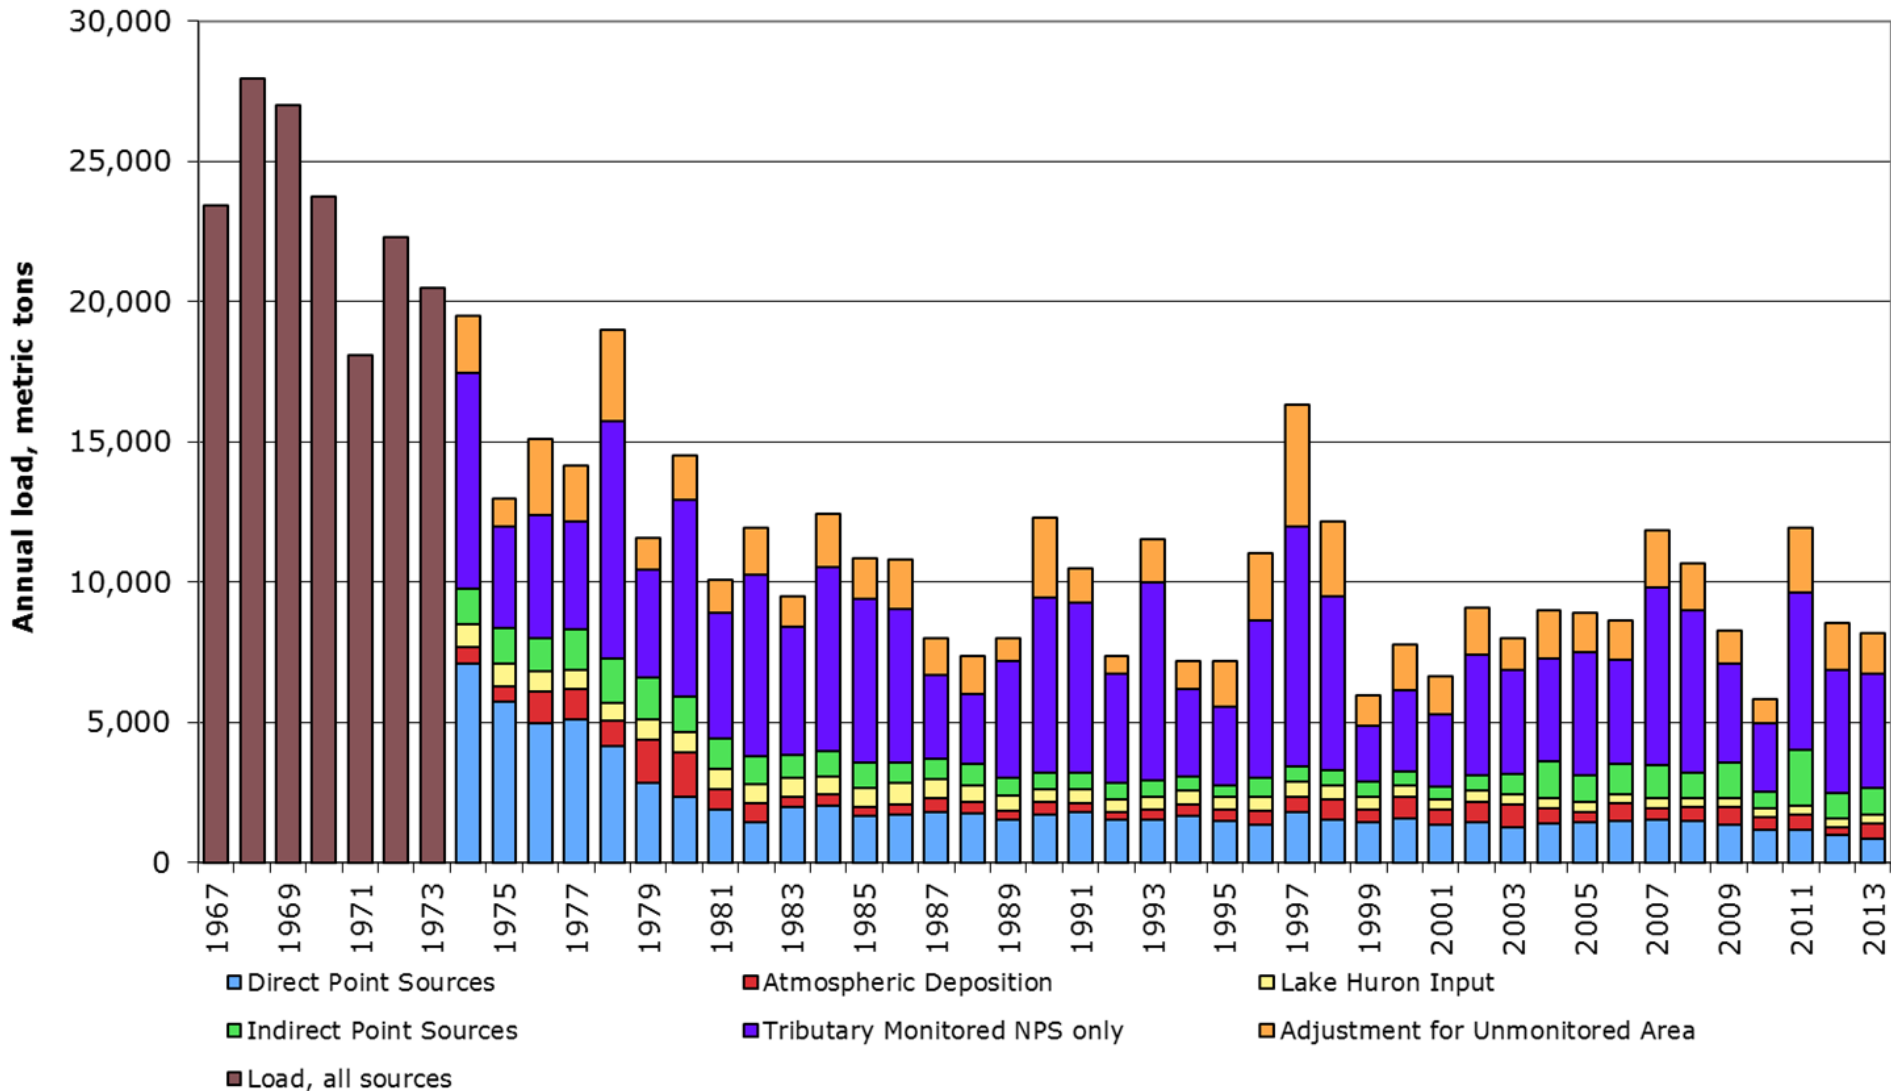

Spring Secchi Disk Depth

Total Congener PCBs - Dissolved

Total Mercury in Water

Surveillance Station Locations

- Core Parameters
- All Parameters

Outside the harbour...

Lake Ontario Total Phosphorus Trend

Lake Erie Total Phosphorus Loads

Lake Ontario Lakewide TP Loads

Niagara River

Mirex in the Niagara River

FE NOTL Guideline

Niagara River 1975-2015 TP Concentrations

Niagara River 1975-2015 TP Loads

Lake Ontario Total Phosphorus Trend

Declining Particulate P