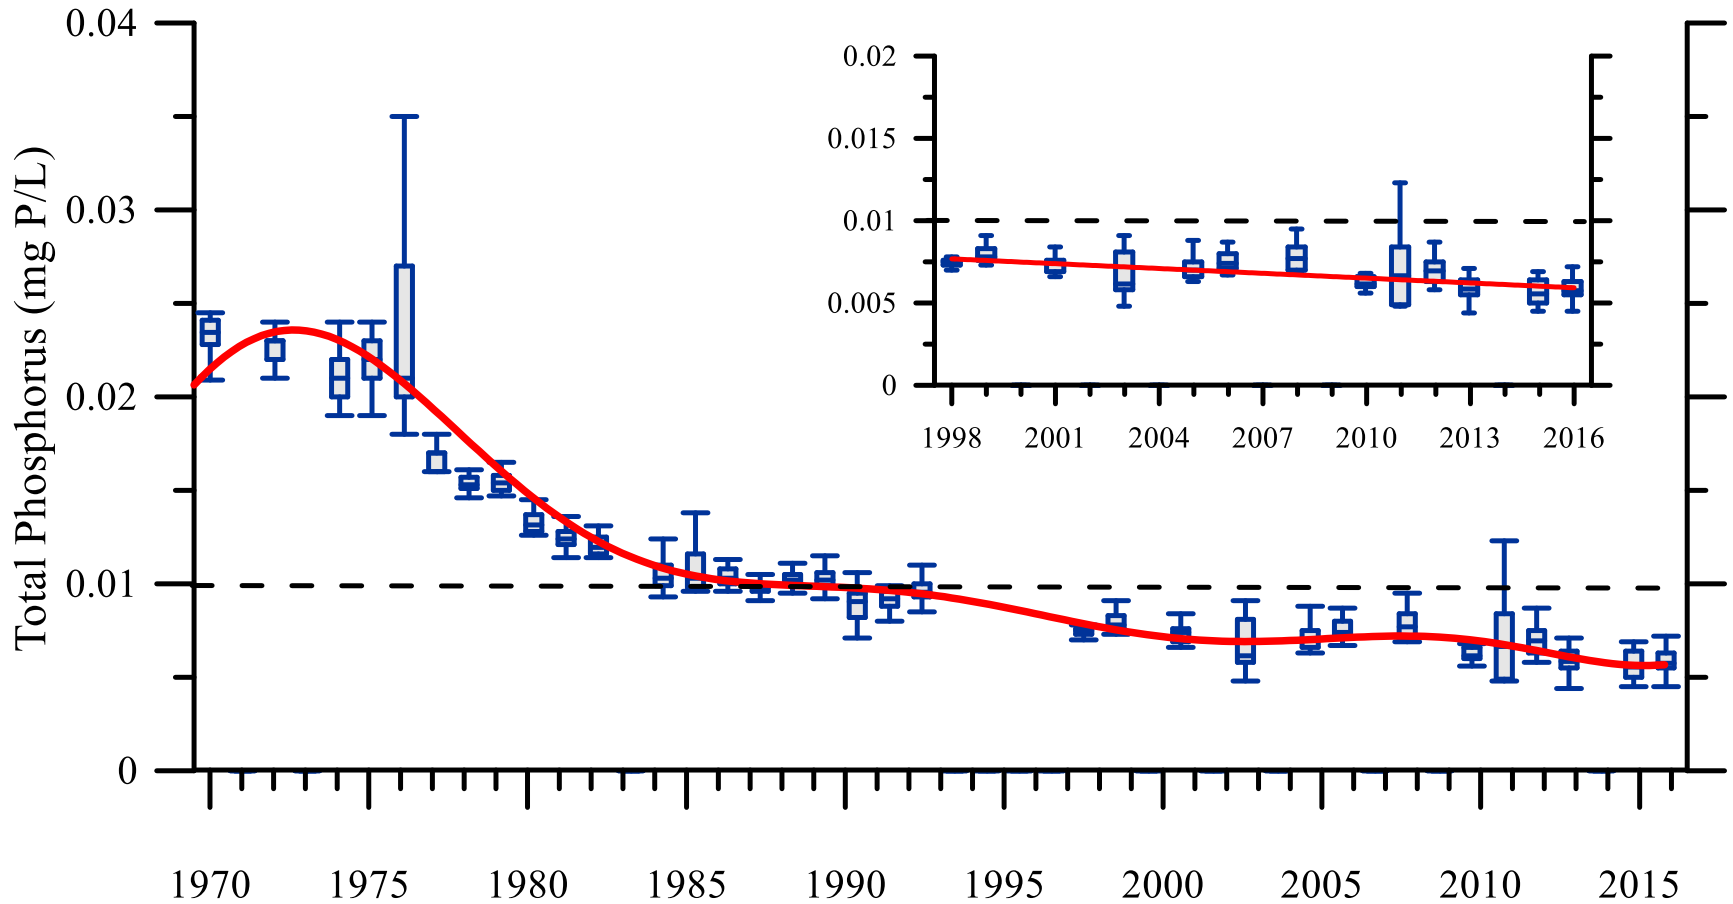

Great Lakes Surveillance Program

Lake Ontario Total Phosphorus 2013 (ug/L)

Great Lakes TP (2013-2014)

Lake Ontario Total Phosphorus Trend

Total Phosphorus

spring, surface

Nitrate plus nitrite

spring, surface

Spring Secchi Disk Depth

Total Congener PCBs - Dissolved

Total Mercury in Water

Surveillance Station Locations

- Core Parameters
- All Parameters

Outside the harbour...

Lake Ontario Total Phosphorus Trend

Lake Erie Total Phosphorus Loads

Lake Ontario Lakewide TP Loads

Niagara River

Mirex in the Niagara River

FE NOTL Guideline

Niagara River 1975-2015 TP Concentrations

Niagara River 1975-2015 TP Loads

Lake Ontario Total Phosphorus Trend

Declining Particulate P