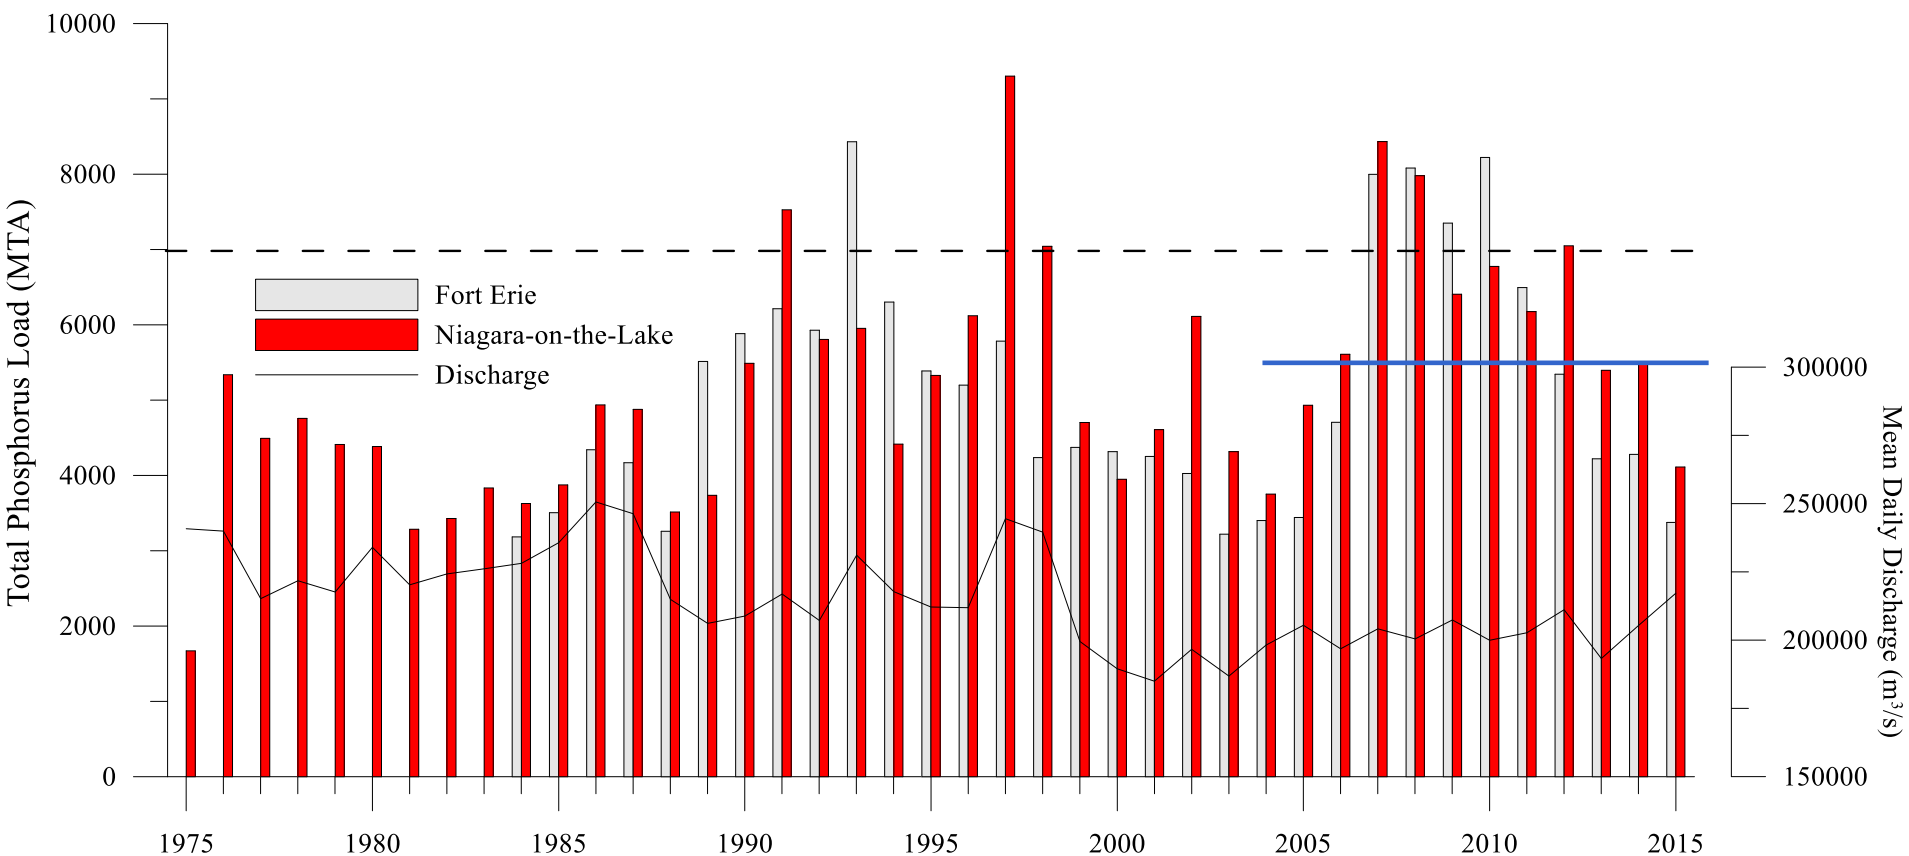

Lake Ontario Lakewide TP Loads

Niagara River

Mirex in the Niagara River

FE NOTL Guideline

Niagara River 1975-2015 TP Concentrations

Niagara River 1975-2015 TP Loads

Lake Ontario Total Phosphorus Trend

Declining Particulate P