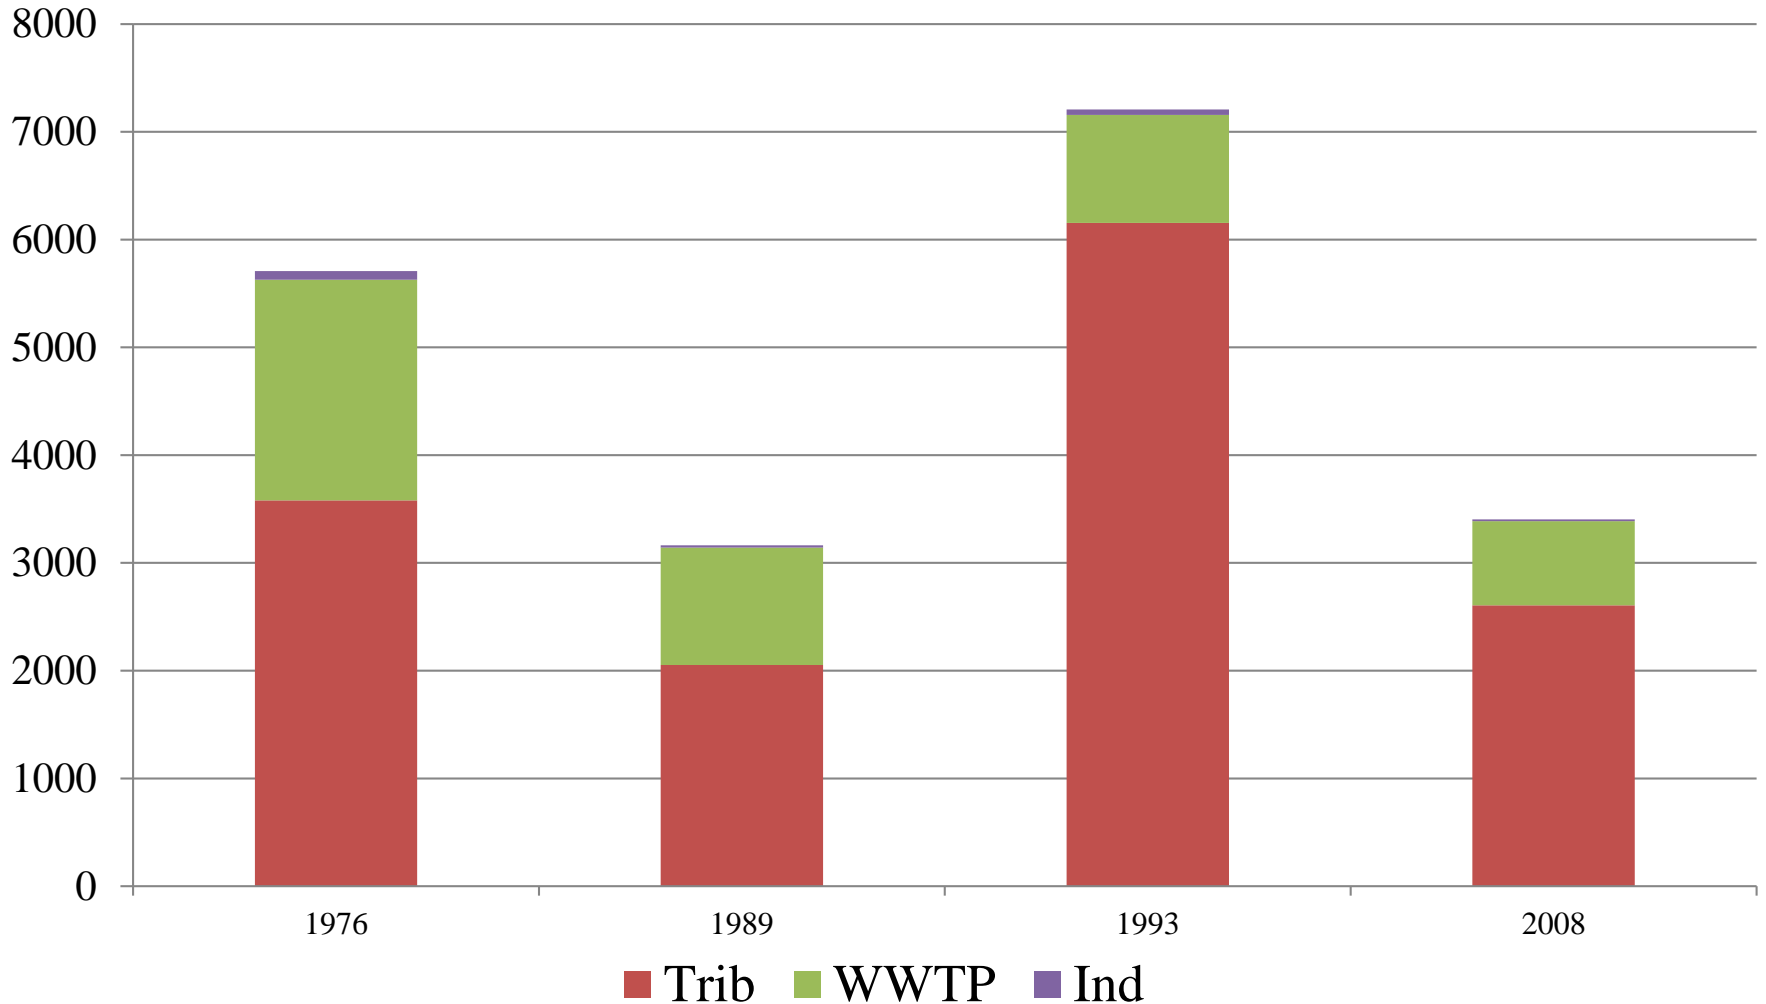

Spring Secchi Disk Depth

Total Congener PCBs - Dissolved

Total Mercury in Water

Surveillance Station Locations

- Core Parameters
- All Parameters

Outside the harbour...

Lake Ontario Total Phosphorus Trend

Lake Erie Total Phosphorus Loads

Lake Ontario Lakewide TP Loads

Niagara River

Mirex in the Niagara River

FE NOTL Guideline

Niagara River 1975-2015 TP Concentrations

Niagara River 1975-2015 TP Loads

Lake Ontario Total Phosphorus Trend

Declining Particulate P