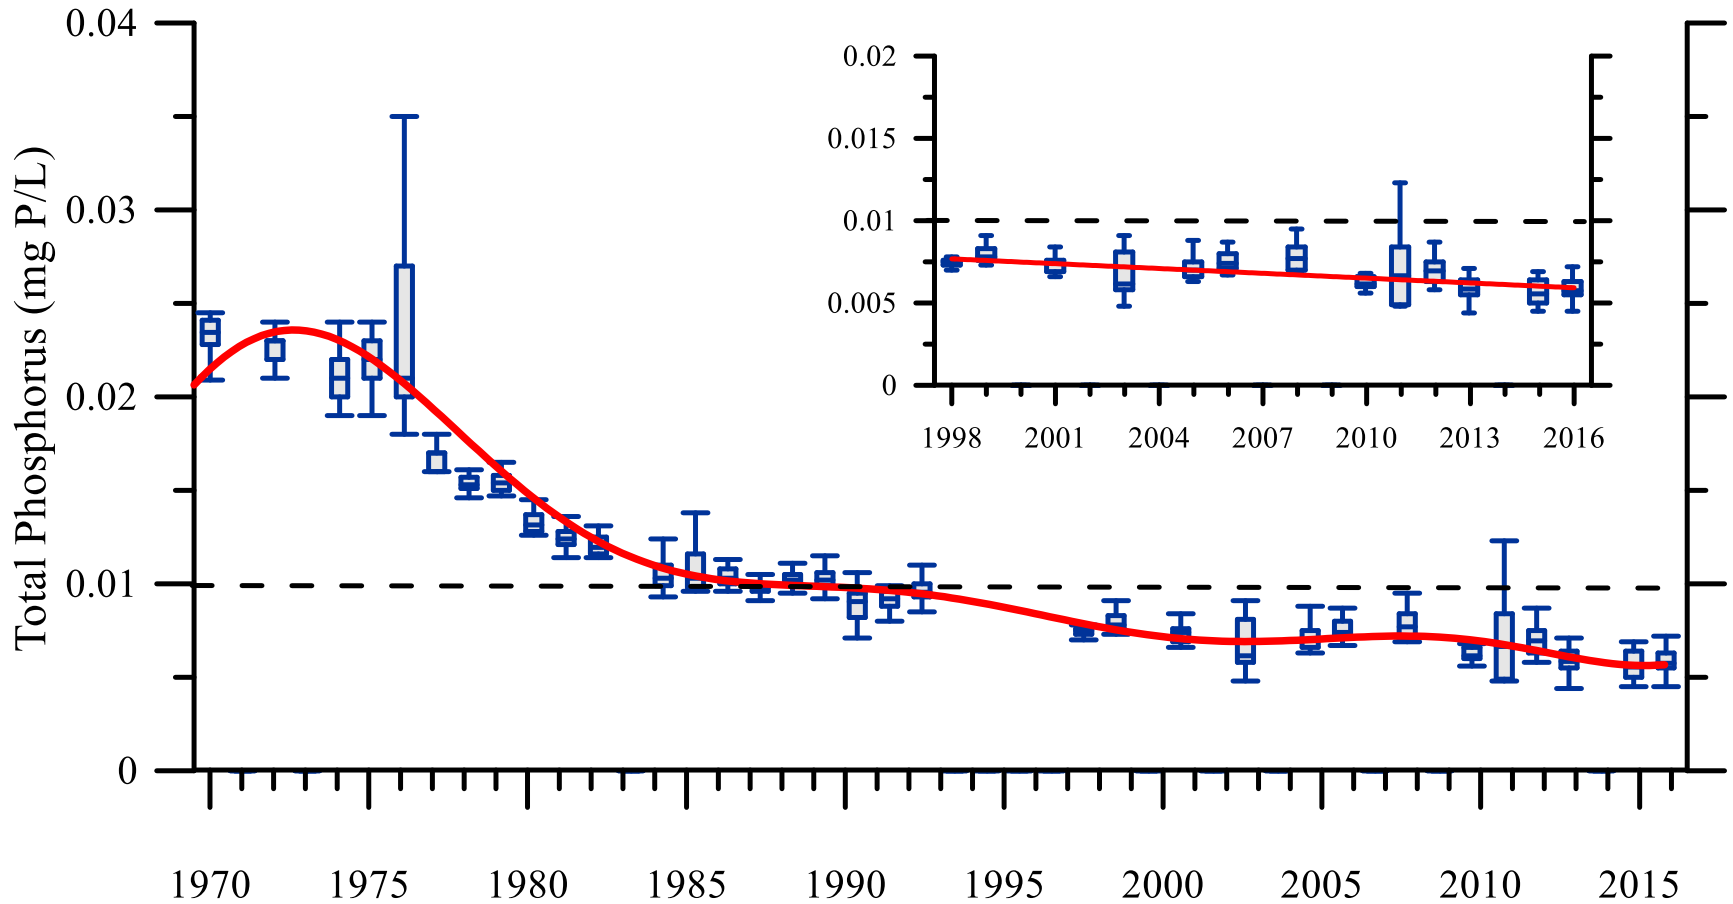

Spring Secchi Disk Depth

Total Congener PCBs - Dissolved

Total Mercury in Water

Surveillance Station Locations

- Core Parameters
- All Parameters

Outside the harbour...

Lake Ontario Total Phosphorus Trend

Lake Erie Total Phosphorus Loads

Lake Ontario Lakewide TP Loads

Niagara River

Mirex in the Niagara River

FE NOTL Guideline

Niagara River 1975-2015 TP Concentrations

Niagara River 1975-2015 TP Loads

Lake Ontario Total Phosphorus Trend

Declining Particulate P