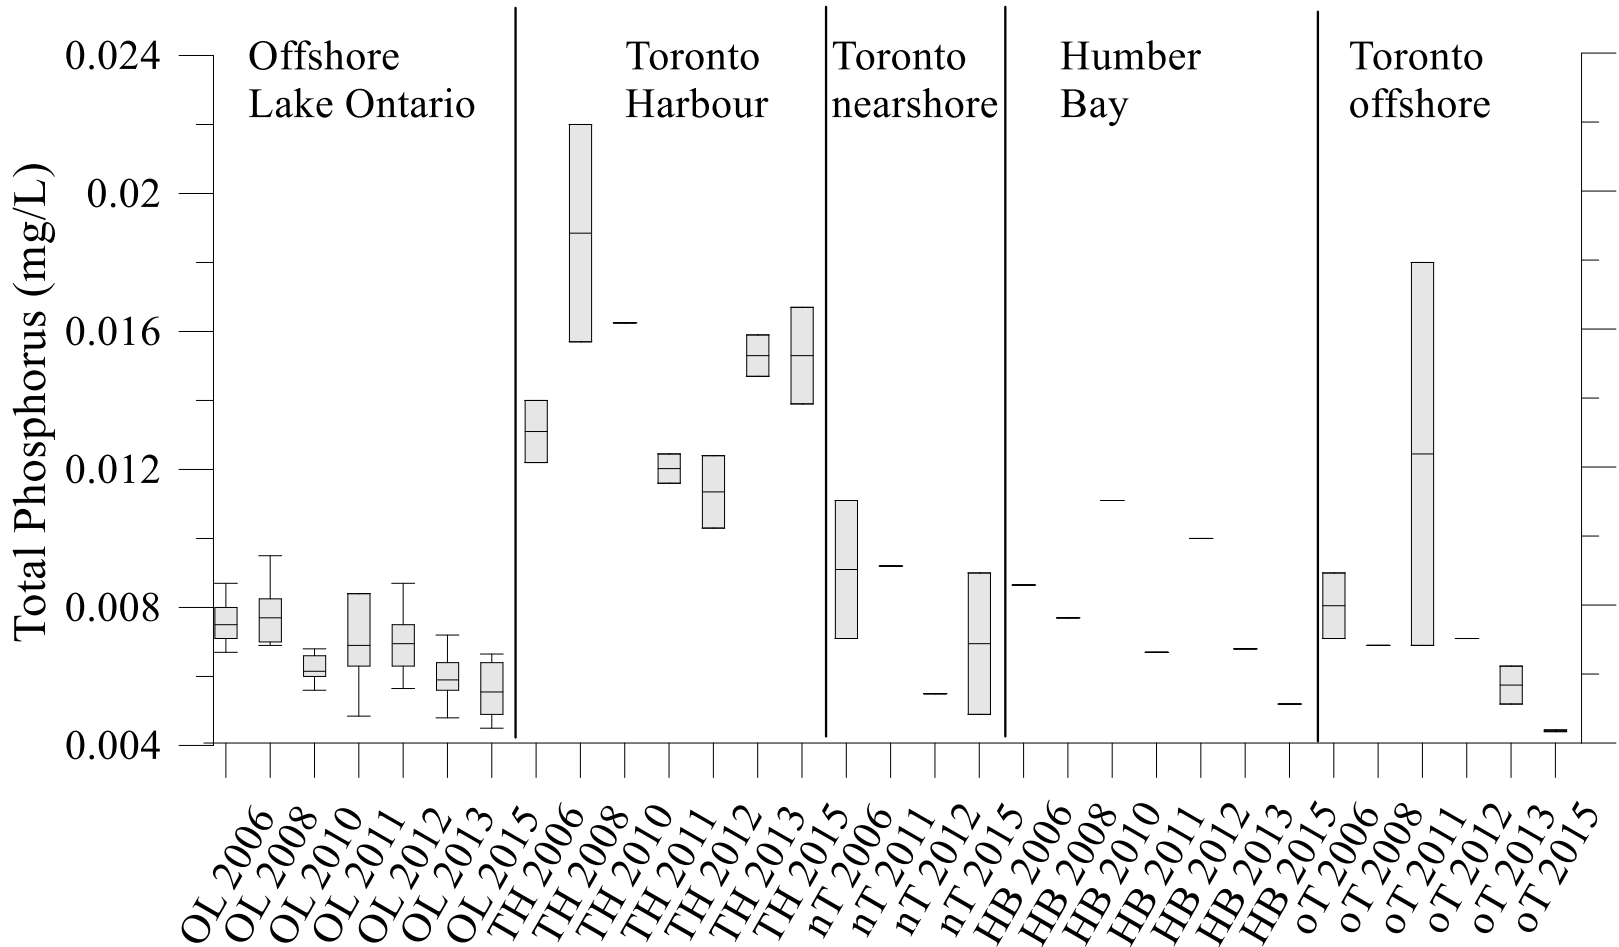

Spring Secchi Disk Depth

Total Congener PCBs - Dissolved

Total Mercury in Water

Surveillance Station Locations

- Core Parameters
- All Parameters

Outside the harbour...

Lake Ontario Total Phosphorus Trend

Lake Erie Total Phosphorus Loads

Lake Ontario Lakewide TP Loads

Niagara River

Mirex in the Niagara River

FE NOTL Guideline

Niagara River 1975-2015 TP Concentrations

Niagara River 1975-2015 TP Loads

Lake Ontario Total Phosphorus Trend

Declining Particulate P