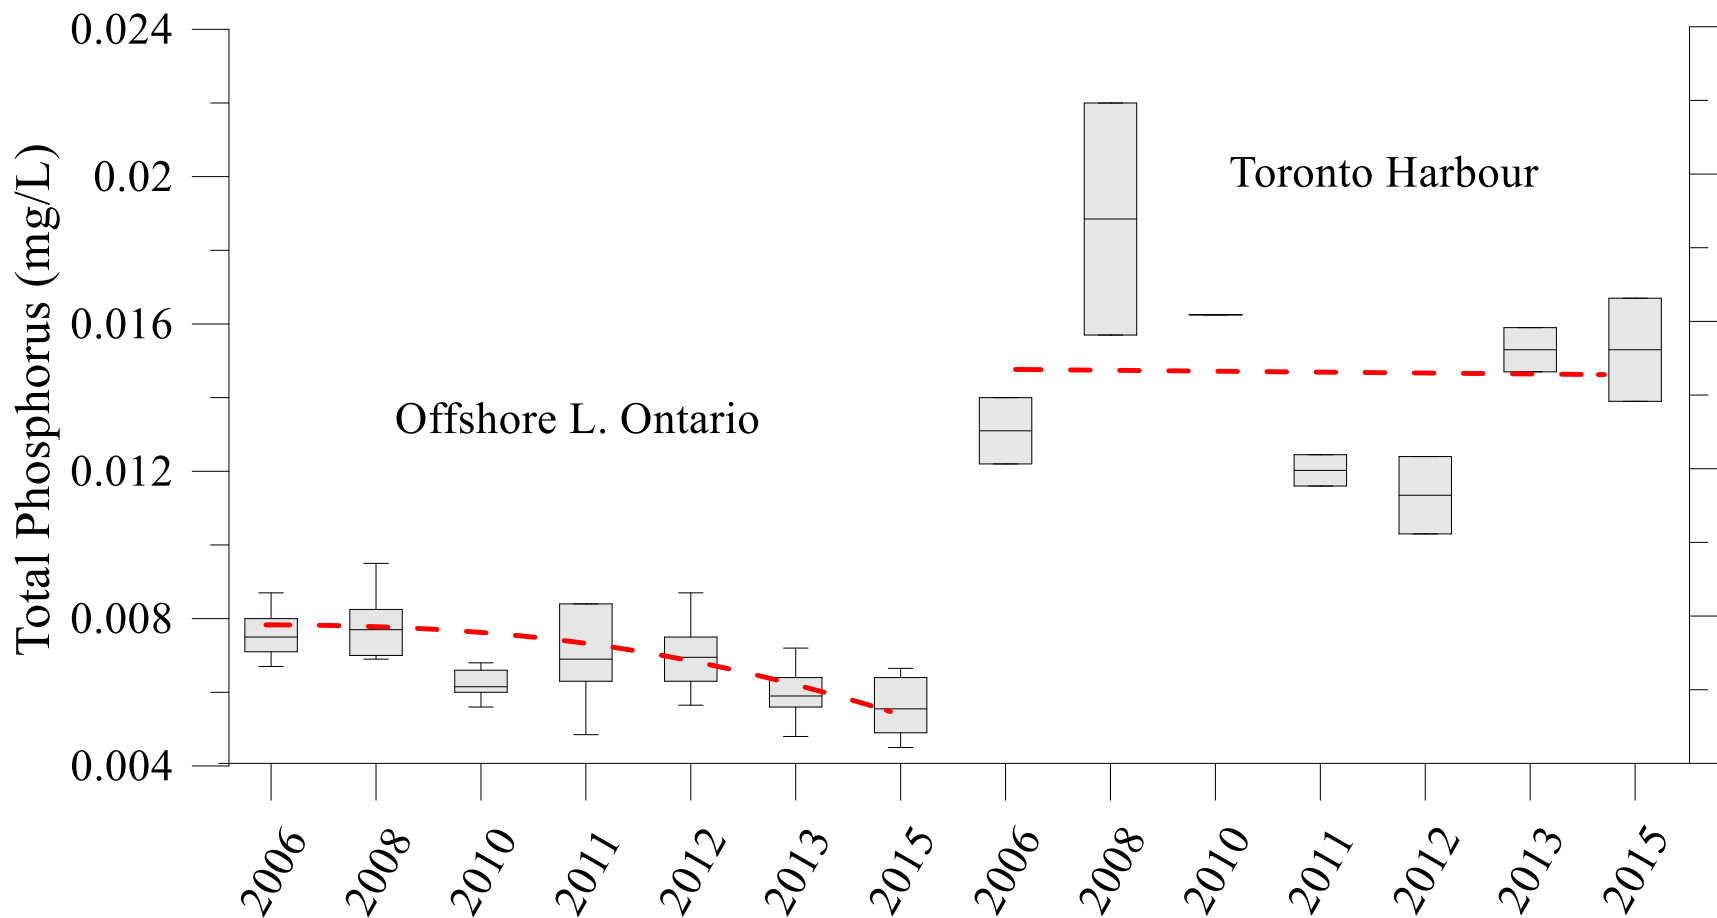

Great Lakes Surveillance Program

Lake Ontario Total Phosphorus 2013 (ug/L)

Great Lakes TP (2013-2014)

Lake Ontario Total Phosphorus Trend

Total Phosphorus

spring, surface

Nitrate plus nitrite

spring, surface