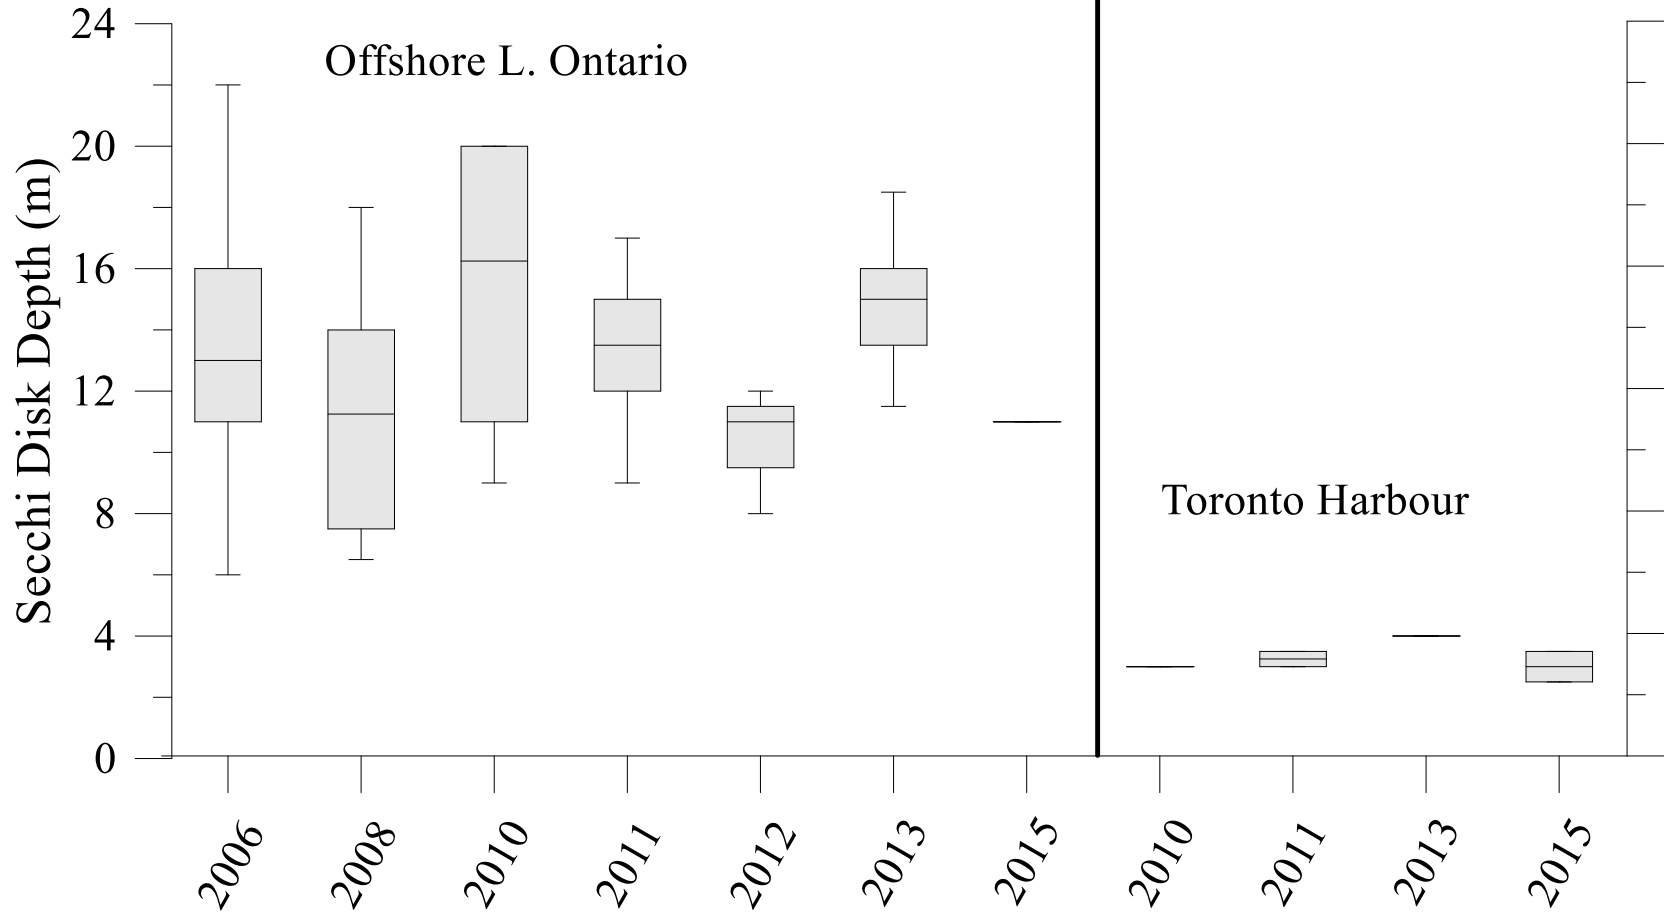

Spring Secchi Disk Depth