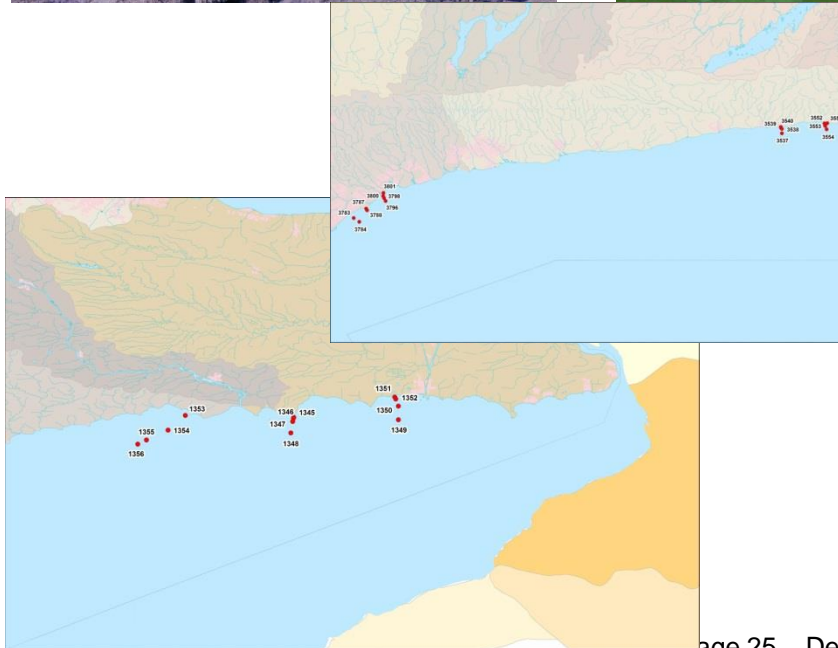

Cladophora Monitoring - Sentinel Sites