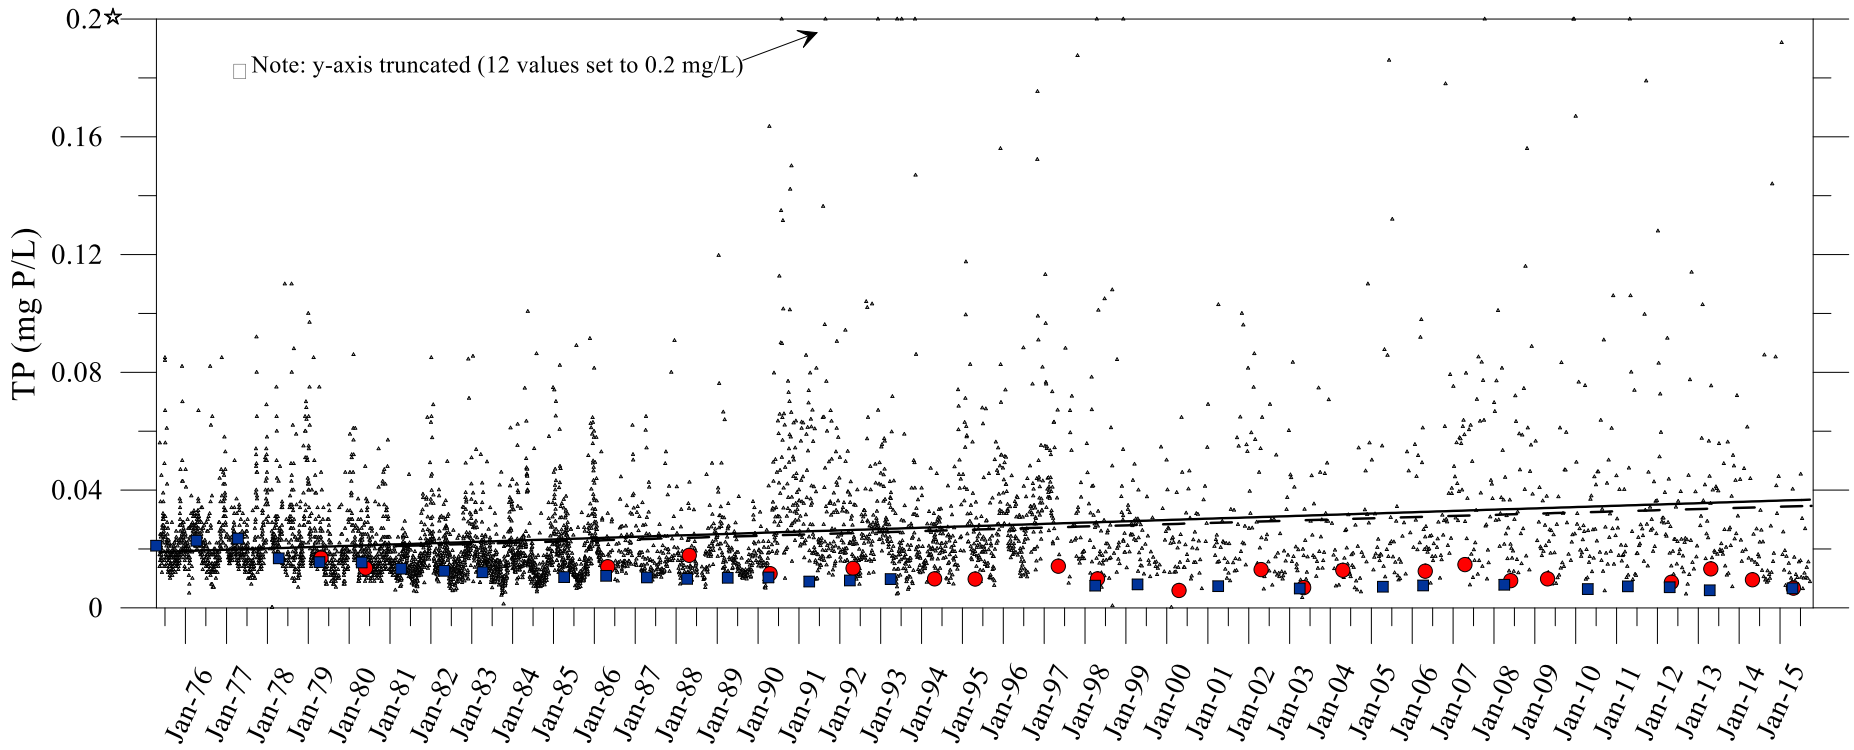

Spring Secchi Disk Depth

Total Congener PCBs - Dissolved

Total Mercury in Water

Surveillance Station Locations

- Core Parameters
- All Parameters

Outside the harbour...

Lake Ontario Total Phosphorus Trend

Lake Erie Total Phosphorus Loads

Lake Ontario Lakewide TP Loads

Niagara River

Mirex in the Niagara River

FE NOTL Guideline

Niagara River 1975-2015 TP Concentrations

Niagara River 1975-2015 TP Loads

Lake Ontario Total Phosphorus Trend

Declining Particulate P