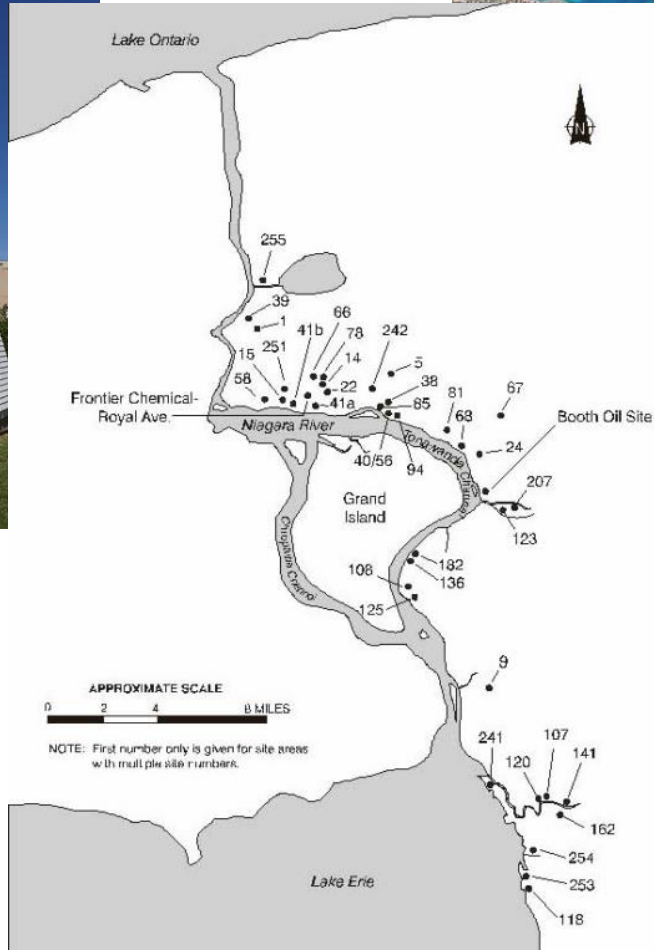

Spring Secchi Disk Depth

Total Congener PCBs - Dissolved

Total Mercury in Water

Surveillance Station Locations

- Core Parameters
- All Parameters

Outside the harbour...

Lake Ontario Total Phosphorus Trend

Lake Erie Total Phosphorus Loads

Lake Ontario Lakewide TP Loads

Niagara River

Mirex in the Niagara River

FE NOTL Guideline

Niagara River 1975-2015 TP Concentrations

Niagara River 1975-2015 TP Loads

Lake Ontario Total Phosphorus Trend

Declining Particulate P

Area of Concern Monitoring – Great Lakes Action Plan

Environment and
Climate Change Canada

Environnement et
Changement climatique Canada

Lake Ontario Tributary Nutrient Loads

Tributary Nutrient Load Monitoring