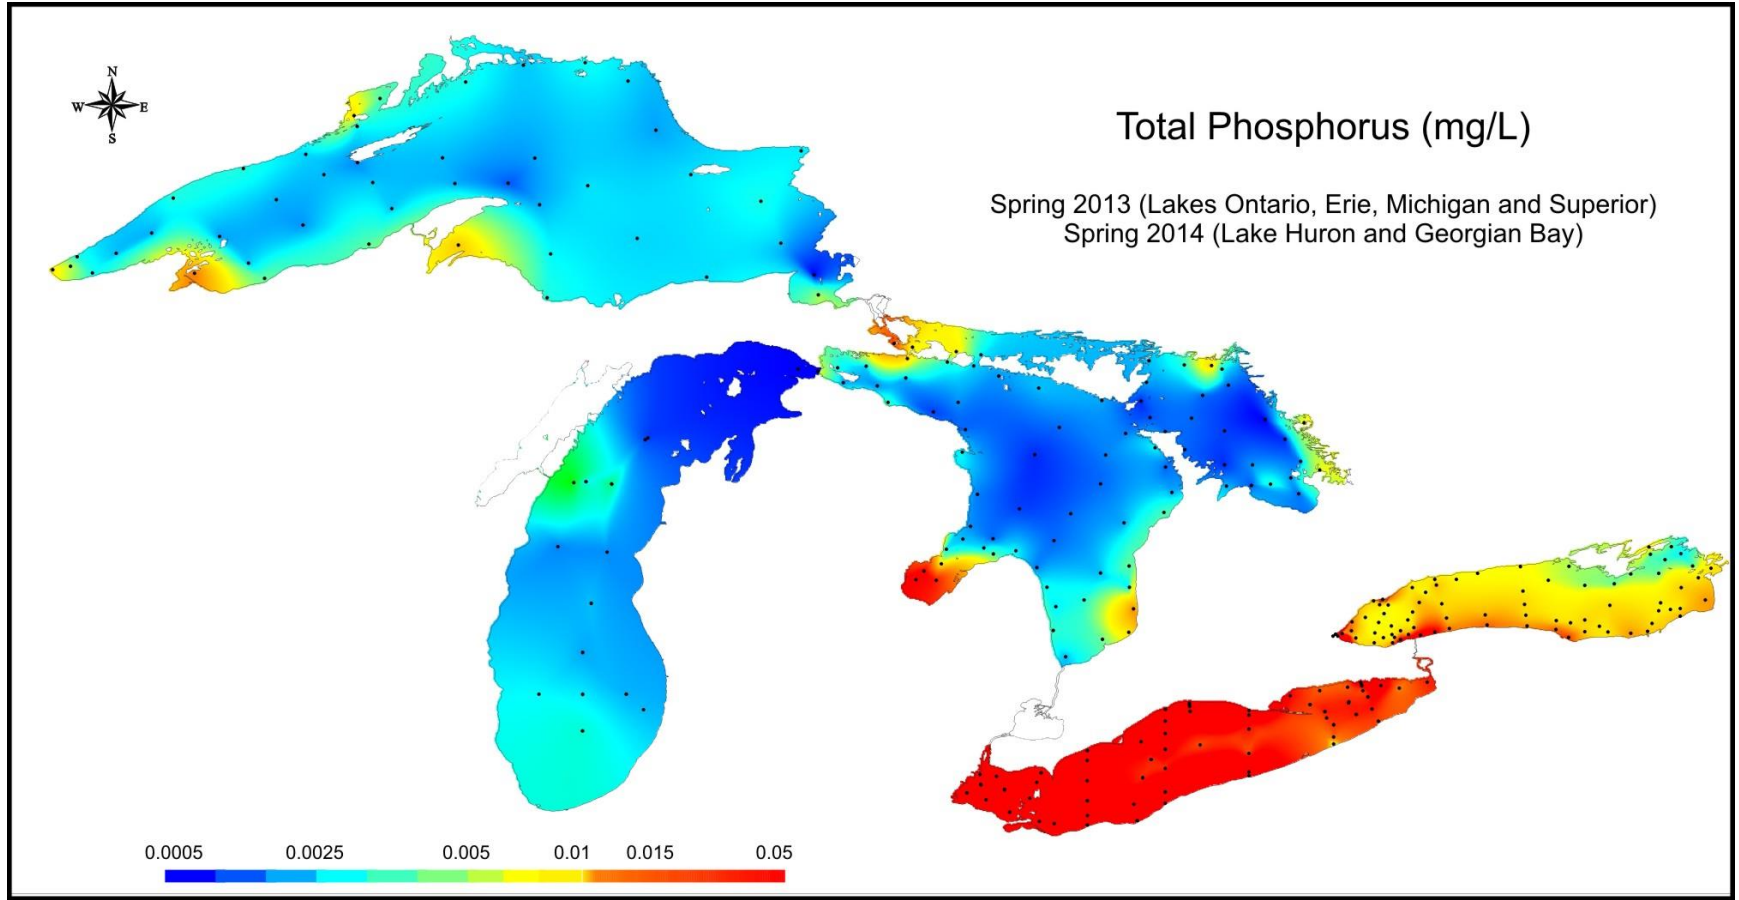

Environment
Canada

Environnement
Canada

Canada

Nutrients in Lake Ontario

Alice Dove

Environment and Climate Change Canada
Water Quality Monitoring and Surveillance Division

Toronto RAP Science Seminar
November 29, 2017

Great Lakes Surveillance Program

Lake Ontario Total Phosphorus 2013 (ug/L)

Great Lakes TP (2013-2014)

Lake Ontario Total Phosphorus Trend

Total Phosphorus

spring, surface

Nitrate plus nitrite

spring, surface

Spring Secchi Disk Depth

Total Congener PCBs - Dissolved

Total Mercury in Water

Surveillance Station Locations

- Core Parameters
- All Parameters

Outside the harbour...

Lake Ontario Total Phosphorus Trend

Lake Erie Total Phosphorus Loads