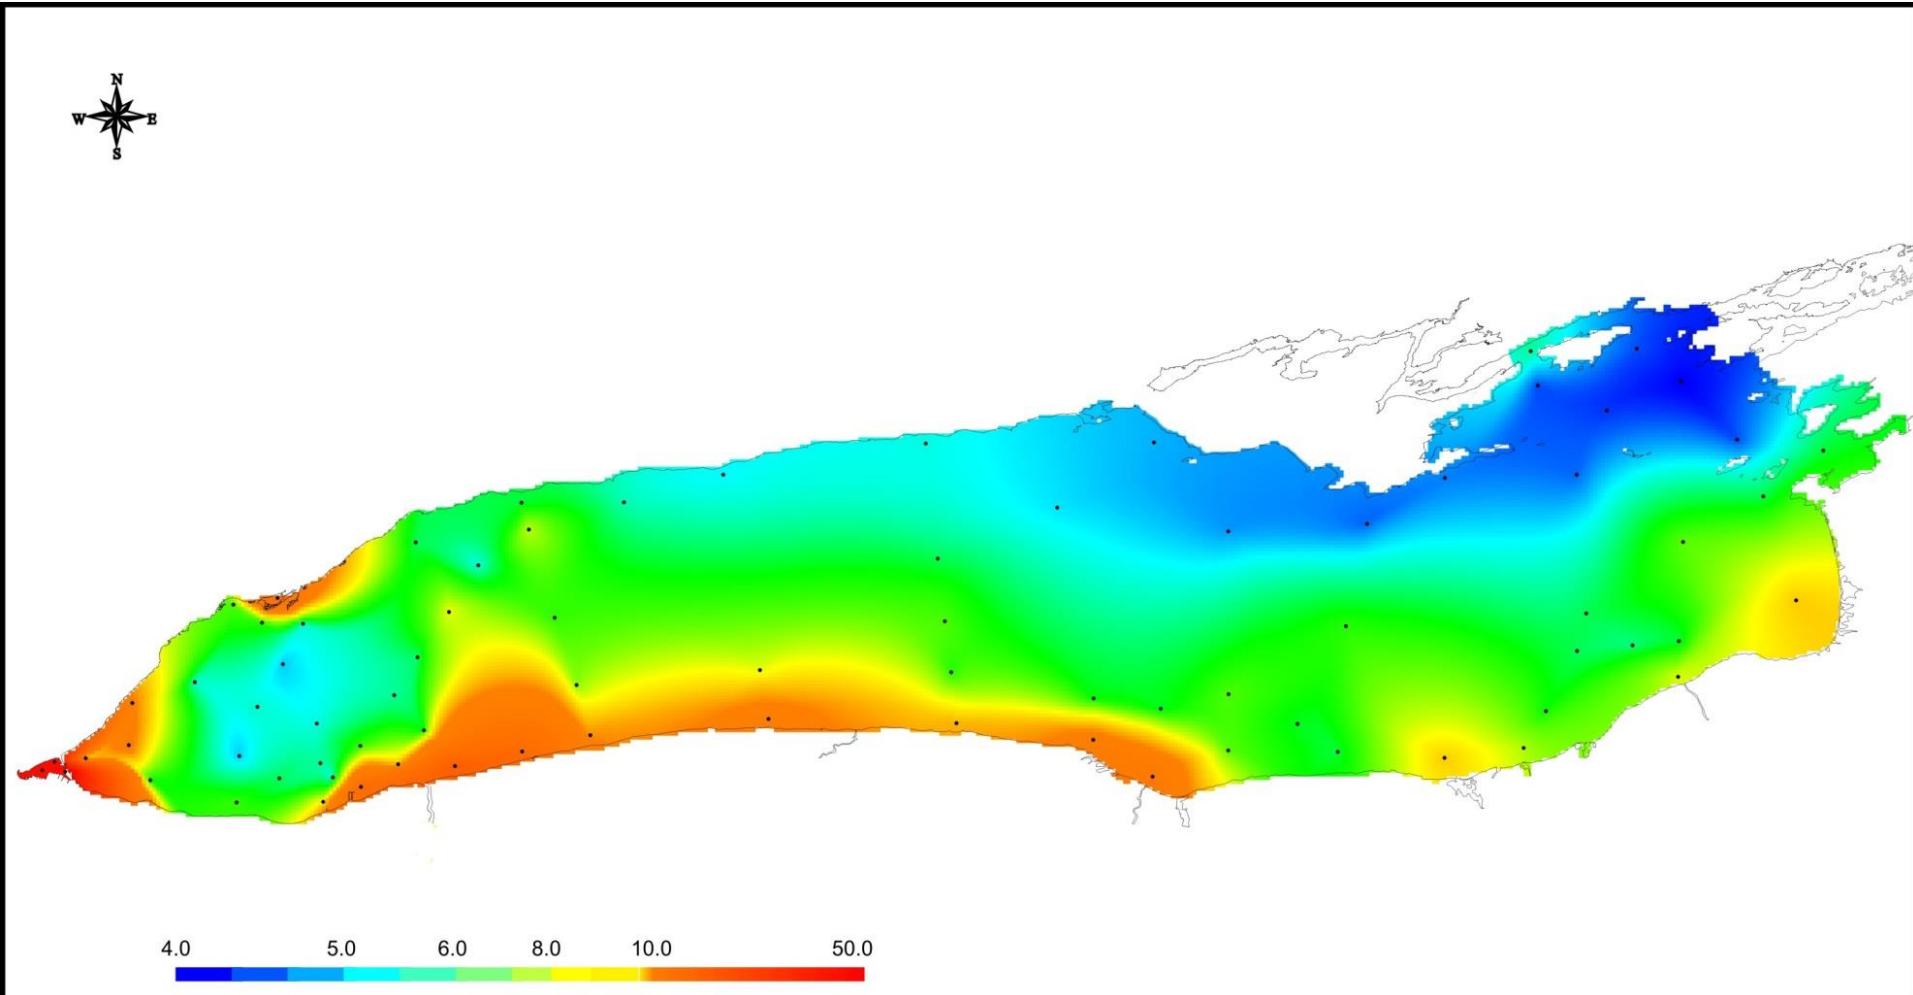

Great Lakes Surveillance Program

Lake Ontario Total Phosphorus 2013 (ug/L)

Great Lakes TP (2013-2014)

Lake Ontario Total Phosphorus Trend

Total Phosphorus

spring, surface

Nitrate plus nitrite

spring, surface

Spring Secchi Disk Depth

Total Congener PCBs - Dissolved

Total Mercury in Water

Surveillance Station Locations

- Core Parameters
- All Parameters

Outside the harbour...

Lake Ontario Total Phosphorus Trend

Lake Erie Total Phosphorus Loads