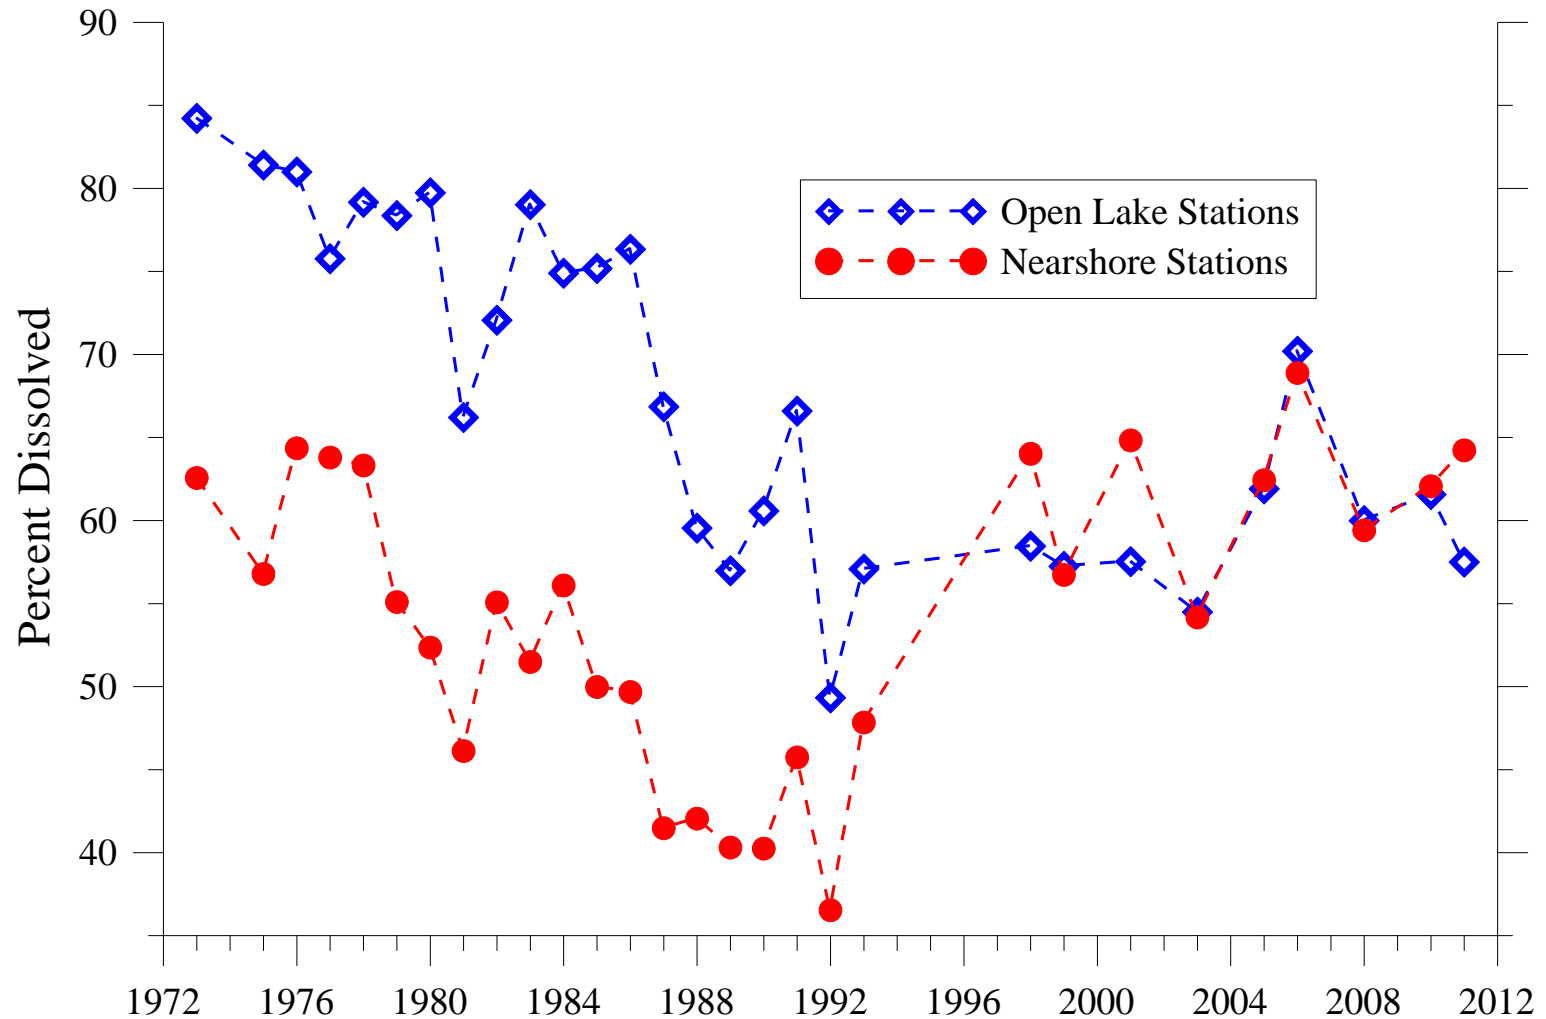

Spring Secchi Disk Depth

Total Congener PCBs - Dissolved

Total Mercury in Water

Surveillance Station Locations

- Core Parameters
- All Parameters

Outside the harbour...

Lake Ontario Total Phosphorus Trend

Lake Erie Total Phosphorus Loads

Lake Ontario Lakewide TP Loads

Niagara River

Mirex in the Niagara River

FE NOTL Guideline

Niagara River 1975-2015 TP Concentrations

Niagara River 1975-2015 TP Loads

Lake Ontario Total Phosphorus Trend

Declining Particulate P