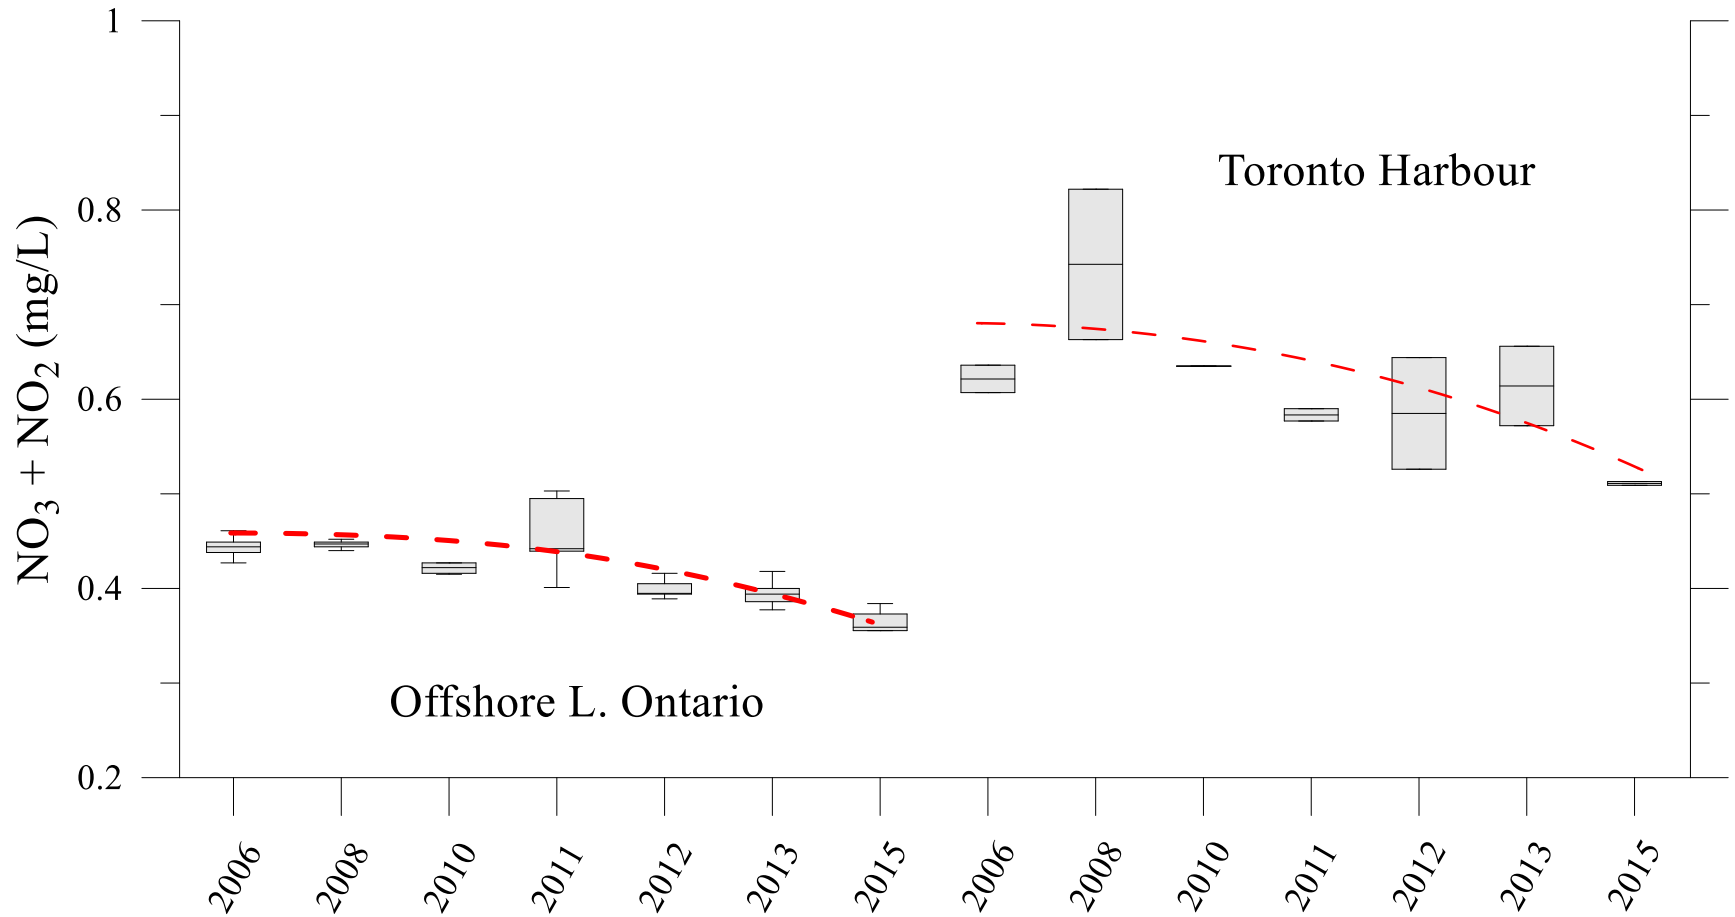

Great Lakes Surveillance Program

Lake Ontario Total Phosphorus 2013 (ug/L)

Great Lakes TP (2013-2014)

Lake Ontario Total Phosphorus Trend

Total Phosphorus

spring, surface

Nitrate plus nitrite

spring, surface