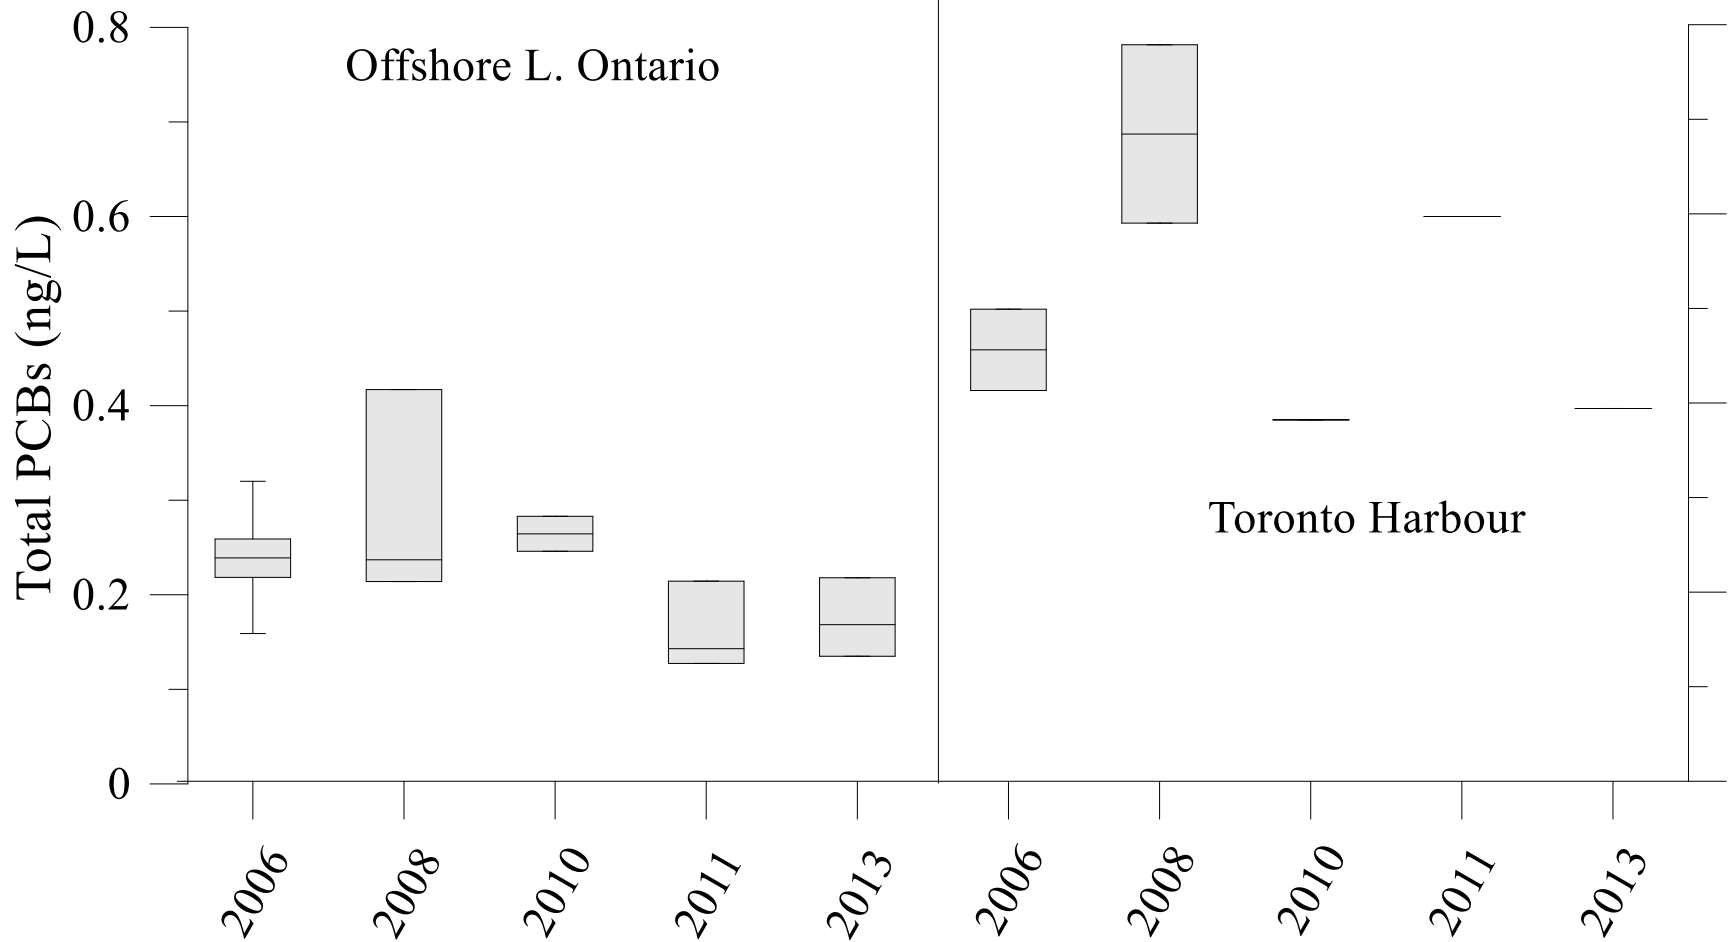

Total Congener PCBs - Dissolved