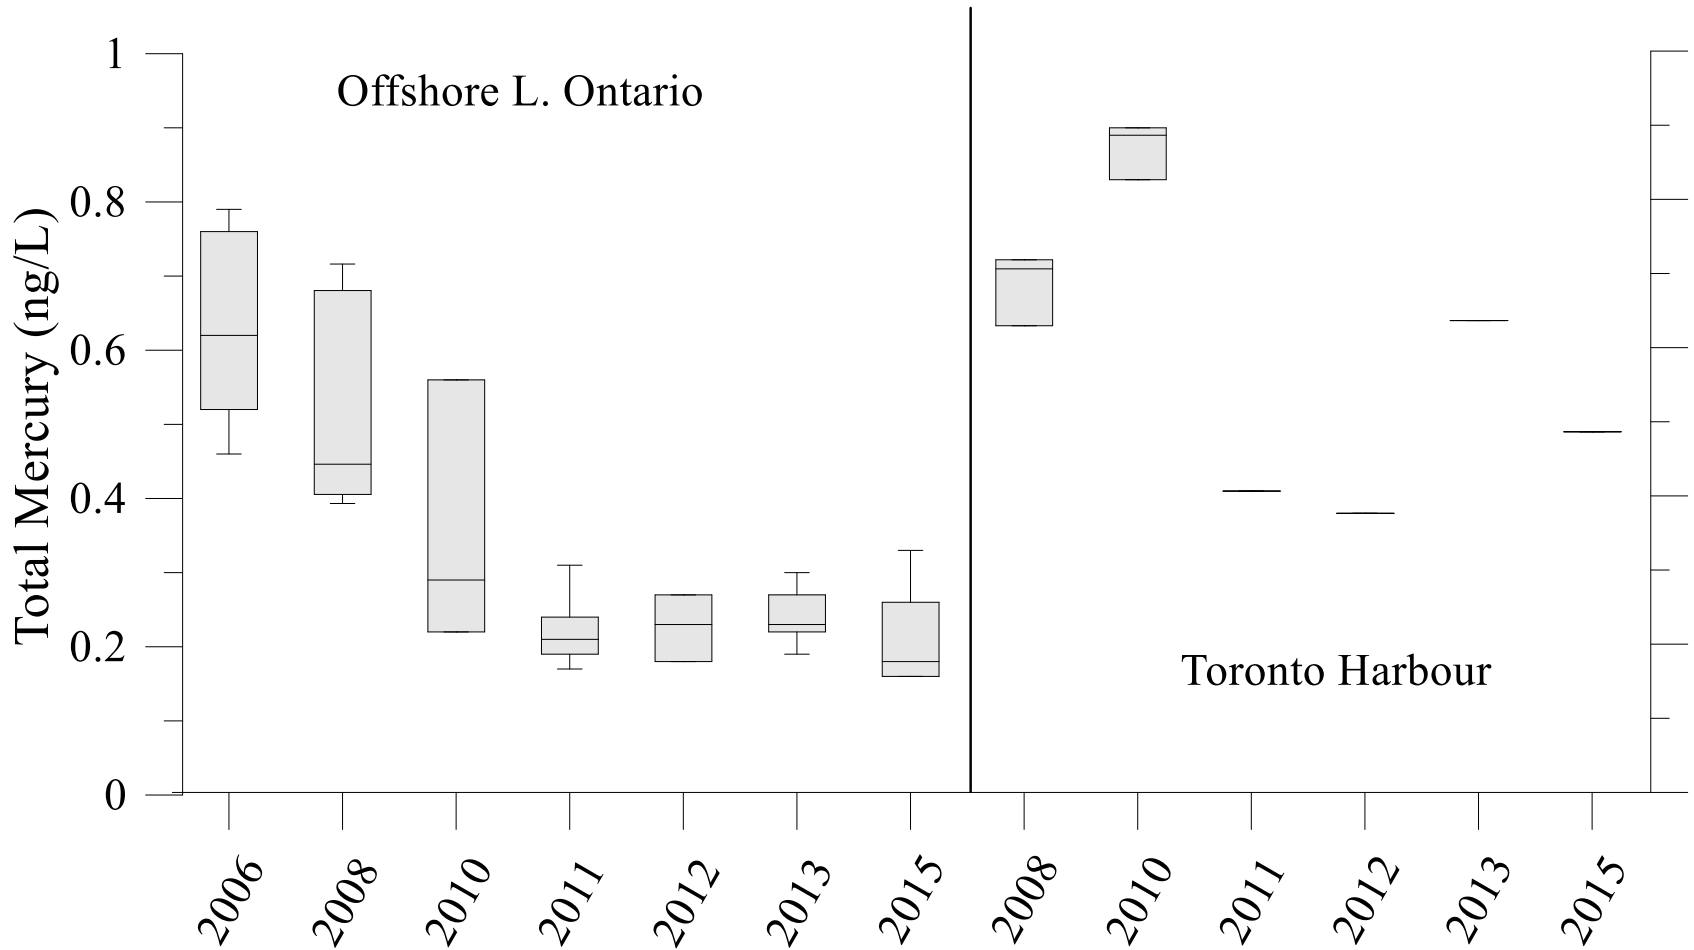

Total Mercury in Water