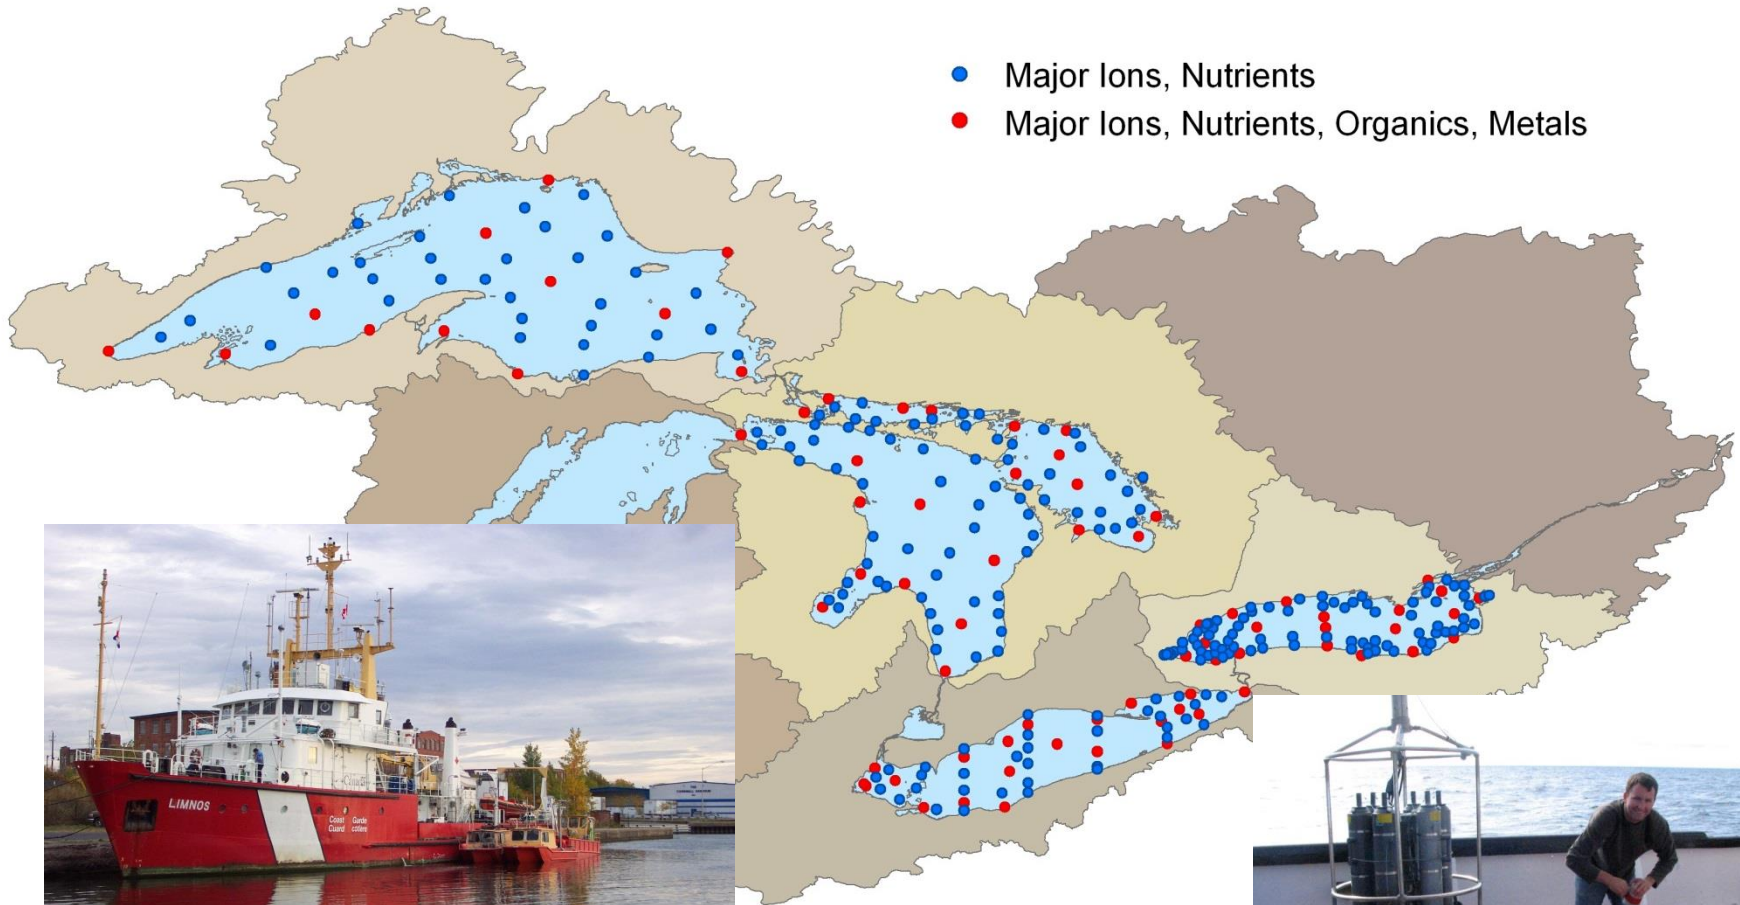

Great Lakes Surveillance Program