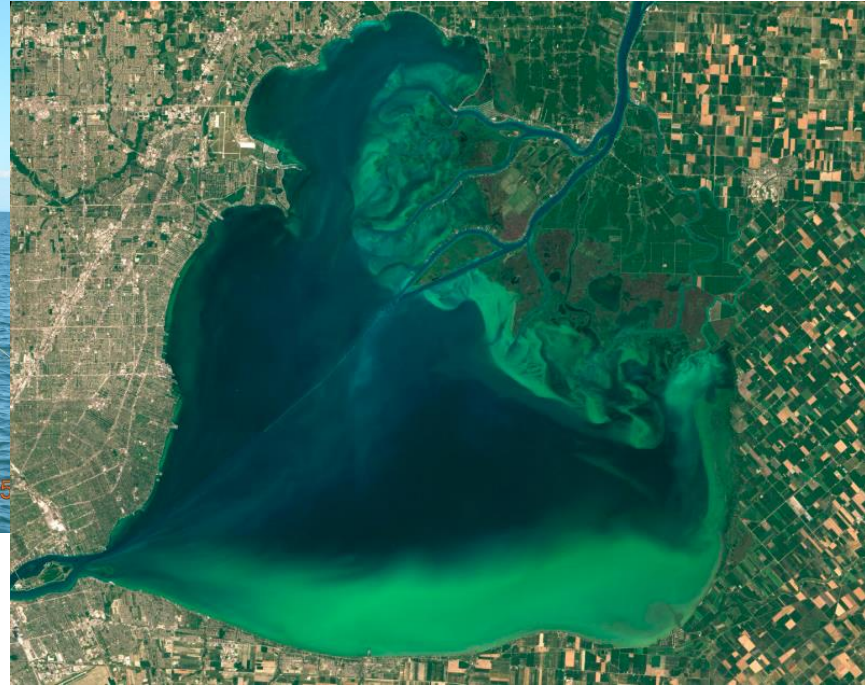

Thank You

Alice.Dove@canada.ca