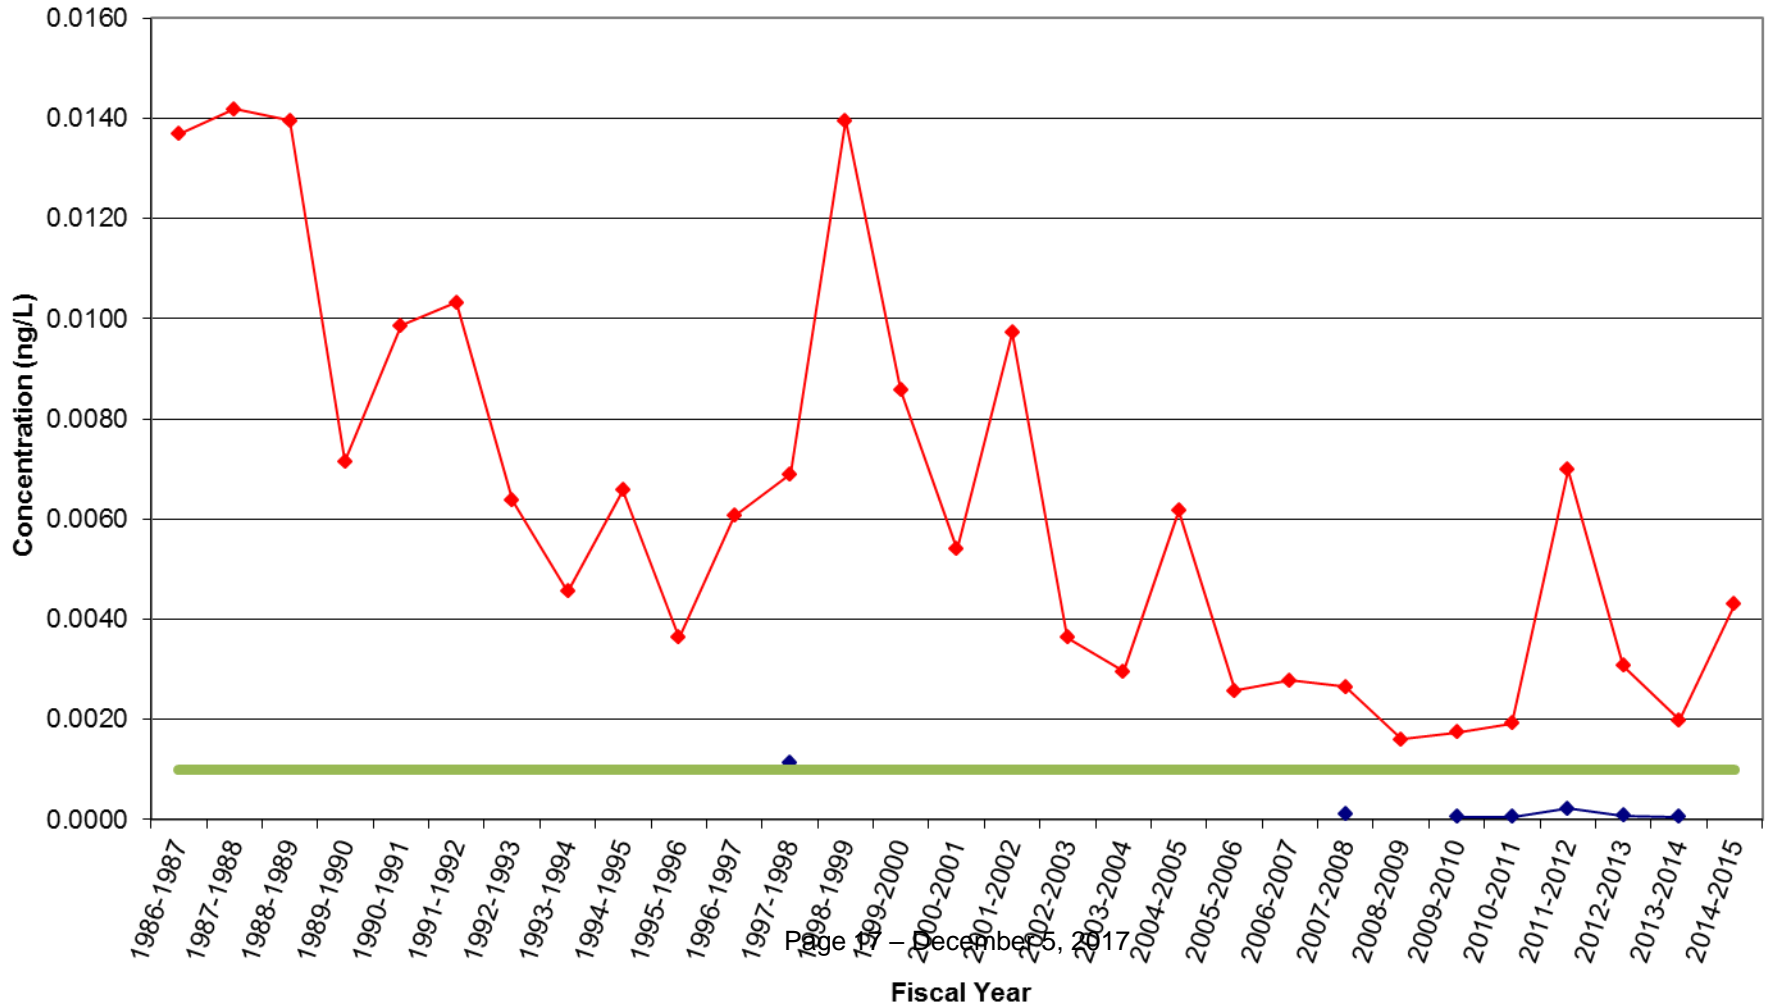

Spring Secchi Disk Depth

Total Congener PCBs - Dissolved

Total Mercury in Water

Surveillance Station Locations

- Core Parameters
- All Parameters

Outside the harbour...

Lake Ontario Total Phosphorus Trend

Lake Erie Total Phosphorus Loads

Lake Ontario Lakewide TP Loads

Niagara River

Mirex in the Niagara River

FE NOTL Guideline

Niagara River 1975-2015 TP Concentrations

Niagara River 1975-2015 TP Loads

Lake Ontario Total Phosphorus Trend

Declining Particulate P